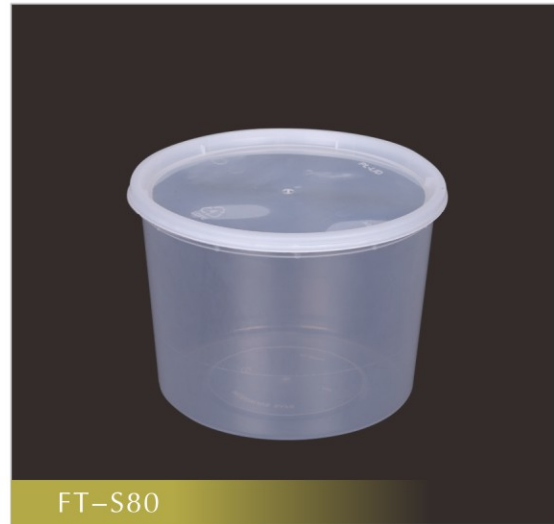

Model #	Description	Color	Product Dimensions (in)	Case Pack	Case Dimensions (in)
FT-S08	8 oz. Combo Pack	Clear White Black	4.6 x 1.75	240	19 x 9.5 x 11.5
FT-S08T	8 oz. Tamper-Evident Combo Pack	Clear White Black	4.25 x 1.52	240	13.38 x 9.05 x 13.78
FT-S12	12 oz. Combo Pack	Clear White Black	4.6 x 2.5	240	19 x 9.5 x 14
FT-S12T	12 oz. Tamper-Evident Combo Pack	Clear White Black	4.25 x 2.25	240	13.38 x 9.05 x 14.17
FT-S16	16 oz. Combo Pack	Clear White Black	4.6 x 3	240	19 x 9.5 x 14.5
FT-S16T	16 oz. Tamper-Evident Combo Pack	Clear White Black	4.25 x 3	240	13.38 x 9.05 x 14.96
FT-S24	24 oz. Combo Pack	Clear White Black	4.6 x 4.25	240	19 x 9.5 x 19.5
FT-S24T	24 oz. Tamper-Evident Combo Pack	Clear White Black	4.33 x 4.45	240	

Model #	Description	Color	Product Dimensions (in)	Case Pack	Case Dimensions (in)
FT-S32	32 oz. Combo Pack	Clear White Black	4.6 x 5.5	240	23.5 x 9.5 x 19.5
FT-S48	48 oz. Combo Pack	Clear White Black	6.5 x 3.55	120	19.5 x 13 x 17
FT-S64	64 oz. Combo Pack	Clear White Black	6.5 x 4.75	120	19.5 x 13 x 18.2
FT-S80	80 oz. Combo Pack	Clear White Black	6.42 x 6.32	120	
FT-S96	96 oz. Tamper-Evident Combo Pack	Clear White Black	7.25 x 6.25	120	21 x 14 x 19.5
FT-S128T	128 oz. Tamper-Evident Combo Pack	Clear White Black	7.5 x 7.5	60	24 x 16.15 x 20.5