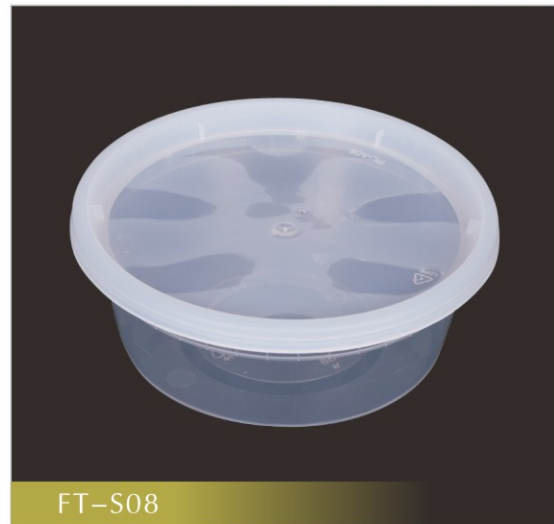

SR-9525B

SR-9598B

Model #	Description	Color	Product Dimensions (in)	Case Pack	Case Dimensions (in)
SR-9525B		Clear White Black	9.84X7.48X1.97		17X10.9X16.34
SR-9598B	10" x 8"-3COMPARTMENT	Clear White Black	10.67X8.35X1.97		22.44X9.84X12.8

FT-S08T

FT-S12T

FT-S16T, S24T

FT-S128T

FT-S80

FT-S96

FT-S08

FT-S12