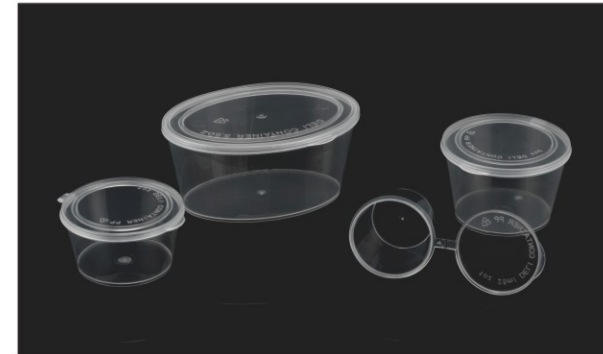

9 PORTION CUP