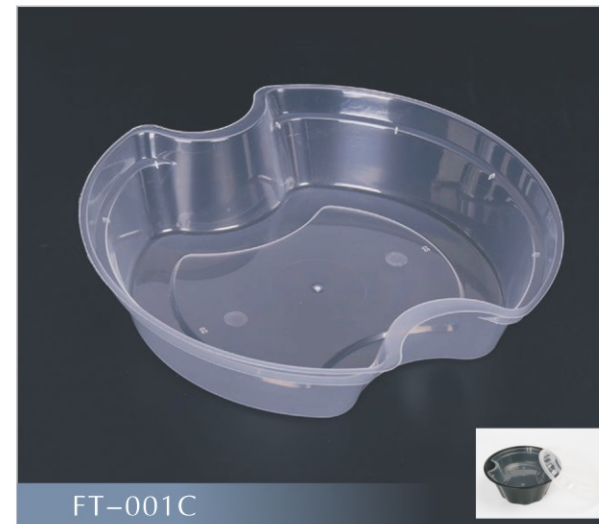

SR-838

SR-868

SR-878

SR-888

SR-989

SR-8168

Model #	Description	Color	Product Dimensions (in)	Case Pack	Case Dimensions (in)
SR-838	24 oz. Rectangular Combo Pack	Clear White Black	7.5×5×2.25	150	15.5×7.75×12.5
SR-868	28 oz. Rectangular Combo Pack	Clear White Black	8.75×6×2	150	18.5×9×11.75
SR-878	32 oz. Rectangular Combo Pack	Clear White Black	8.75×6×2.25	150	18.5×9×12.15
SR-888	38 oz. Rectangular Combo Pack	Clear White Black	8.75×6×2.5	150	18.5×9×12.5
SR-989	56 oz. Rectangular Combo Pack	Clear White Black	11.5×8.5×2.5	150	24×11.75×15.5
SR-8168	16 oz. Rectangular Combo Pack	Clear White Black	7.5×5×2	150	15.5×7.75×12.25

SR-8140B

SR-8148B

COMPARTMENT FOOD CONTAINER

FT-001C

FT-002C

Model #	Description	Color	Product Dimensions (in)	Case Pack	Case Dimensions (in)
SR-8140B	8" x 8"-1COMPARTMENT	Clear White Black	8.38 x 8.38 x 1.77	100	16.92X8.46X13.39
SR-8148B	8" x 8"-1COMPARTMENT	Clear White Black	8.38 x 8.38 x 1.97	100	16.92X8.46X13.58