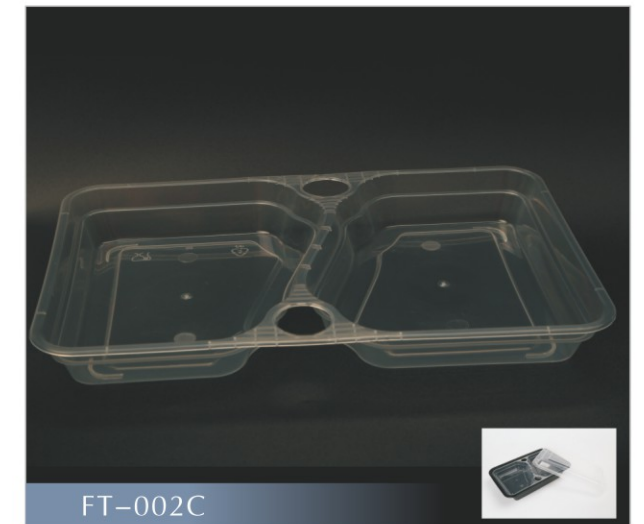

SR-8140B

SR-8148B

COMPARTMENT FOOD CONTAINER

FT-001C

FT-002C

Model #	Description	Color	Product Dimensions (in)	Case Pack	Case Dimensions (in)
SR-8140B	8" x 8"-1COMPARTMENT	Clear White Black	8.38 x 8.38 x 1.77	100	16.92X8.46X13.39
SR-8148B	8" x 8"-1COMPARTMENT	Clear White Black	8.38 x 8.38 x 1.97	100	16.92X8.46X13.58