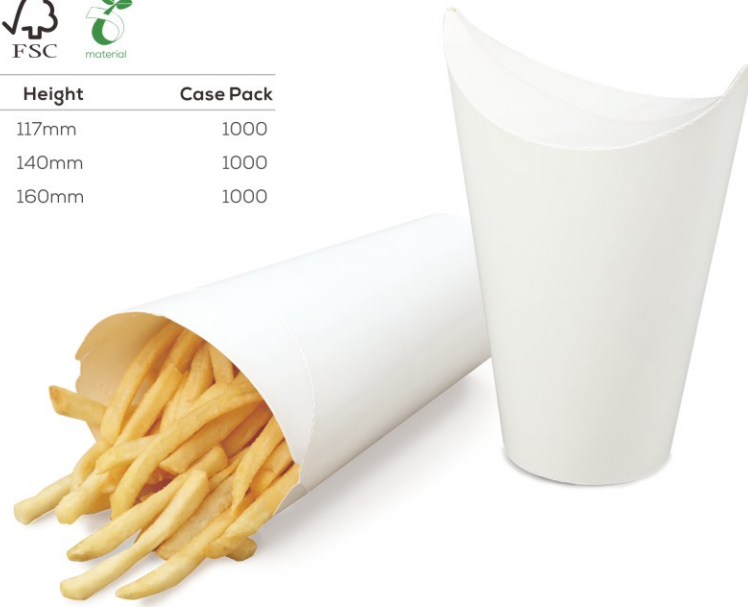

Frite Cone-Kraft Cardboard

Model #	Front/Back Height	Width	Case Pack
SR01FC19WB	155mm/195mm	160mm	25pcs x 20polybag
SR01FC23WB	188mm/232mm	190mm	25pcs x 20polybag
SR01FC26WB	210mm/265mm	215mm	25pcs x 20polybag

Cardboard Closed Snack Cup

Model #	Bottom	Height	Case Pack
SR01CSC117	60mm	117mm	1000
SR01CSC140	60mm	140mm	1000
SR01CSC160	60mm	160mm	1000

Sushi Box

Natural Kraft Closed Snack Cup

Model #	Bottom	Height	Case Pack
SR01CSC117K	60mm	117mm	1000
SR01CSC140K	60mm	140mm	1000
SR01CSC160K	60mm	160mm	1000