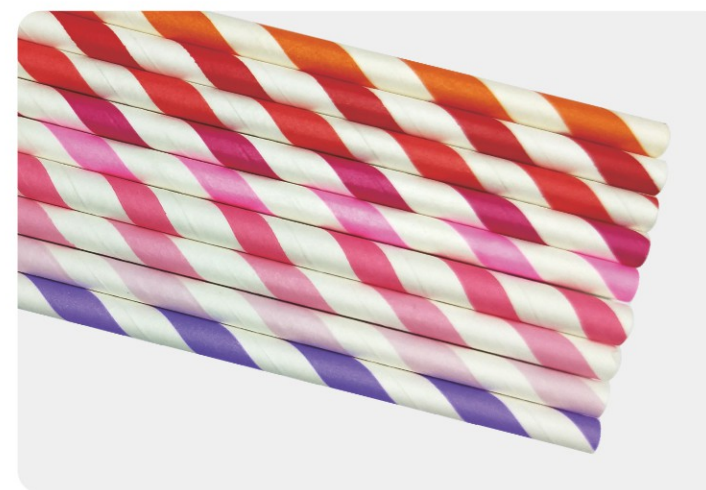

PAPER STRAW