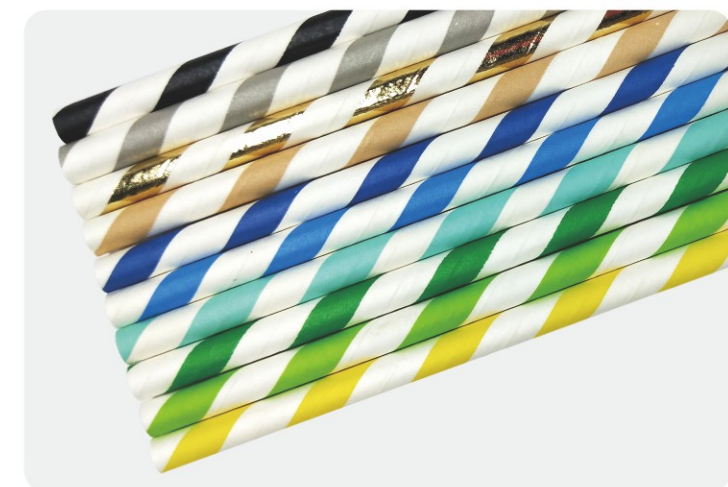

Recyclable Container

PAPER STRAW

Stripe Colors

Color	Case Pack
Orange	500x10
Dark Red	500x10
Red	500x10
Rose Red	500x10
Light Rose Red	500x10
Pink	500x10
Medium Pink	500x10
Light Pink	500x10
Purple	500x10

Stripe Colors

Color	Case Pack
Black	500x10
Gray	500x10
Gold	500x10
Khaki	500x10
Navy Blue	500x10
Blue	500x10
Blue-green	500x10
Green	500x10
Grass Green	500x10
Yellow	500x10

Compostable Paper Straw

L/mm	D/mm	5.5	6	7	8	10	12
140		●	●	●	●	/	/
153		●	●	●	●	/	/
155		●	●	●	●	/	/
197		●	●	●	●	●	●
200	/		●	●	●	●	●
203	/		●	●	●	●	●
210	/		●	●	●	●	●
230	/		●	●	●	●	●
254	/		●	●	●	●	●
260	/		●	●	●	●	●